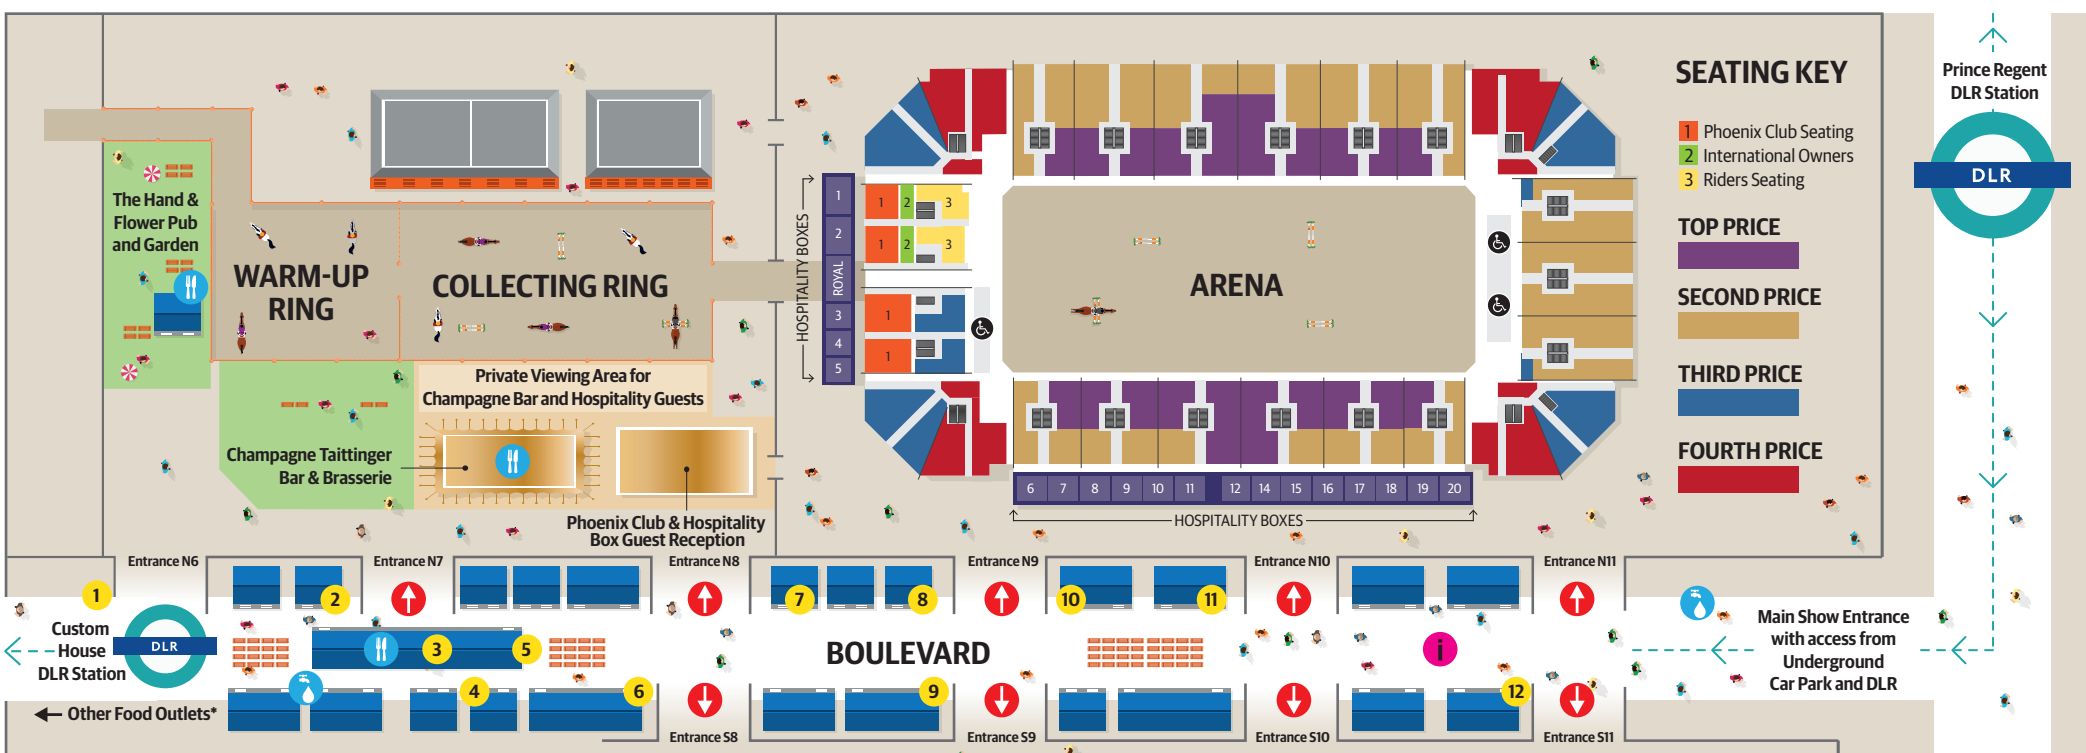

Prince Regent
DLR Station

SEATING KEY

- 1 Phoenix Club Seating
- 2 International Owners
- 3 Riders Seating

TOP PRICE

SECOND PRICE

THIRD PRICE

FOURTH PRICE

SHOPPING VILLAGE & SHOW PLAN KEY

- Lifestyle
- Equestrian Horse & Rider
- Restaurant / Water
- Information Point

FOOD OUTLETS KEY

- | | | |
|-----------------|-----------------|-----------------|
| 1 Bagel Factory | 5 Costa Coffee | 9 Wrapid |
| 2 Oh My Dog! | 6 Subway | 10 Urban Garden |
| 3 The Bridge | 7 Chozen Noodle | 11 Urban Garden |
| 4 Chop'd | 8 Upper Crust | 12 E16 Lounge |
- *Others (not shown)**
- | | |
|--------------|--------------------|
| Orzo's Deli | Baba Dhaba |
| Prime Burger | Rotisserie Chicken |
| The Pyramid | Viva! Burrito |
| Costa Coffee | Fundi Pizza |

Main Show Entrance
with access from
Underground
Car Park and DLR

Exhibitor
Storage

Exhibitor Storage