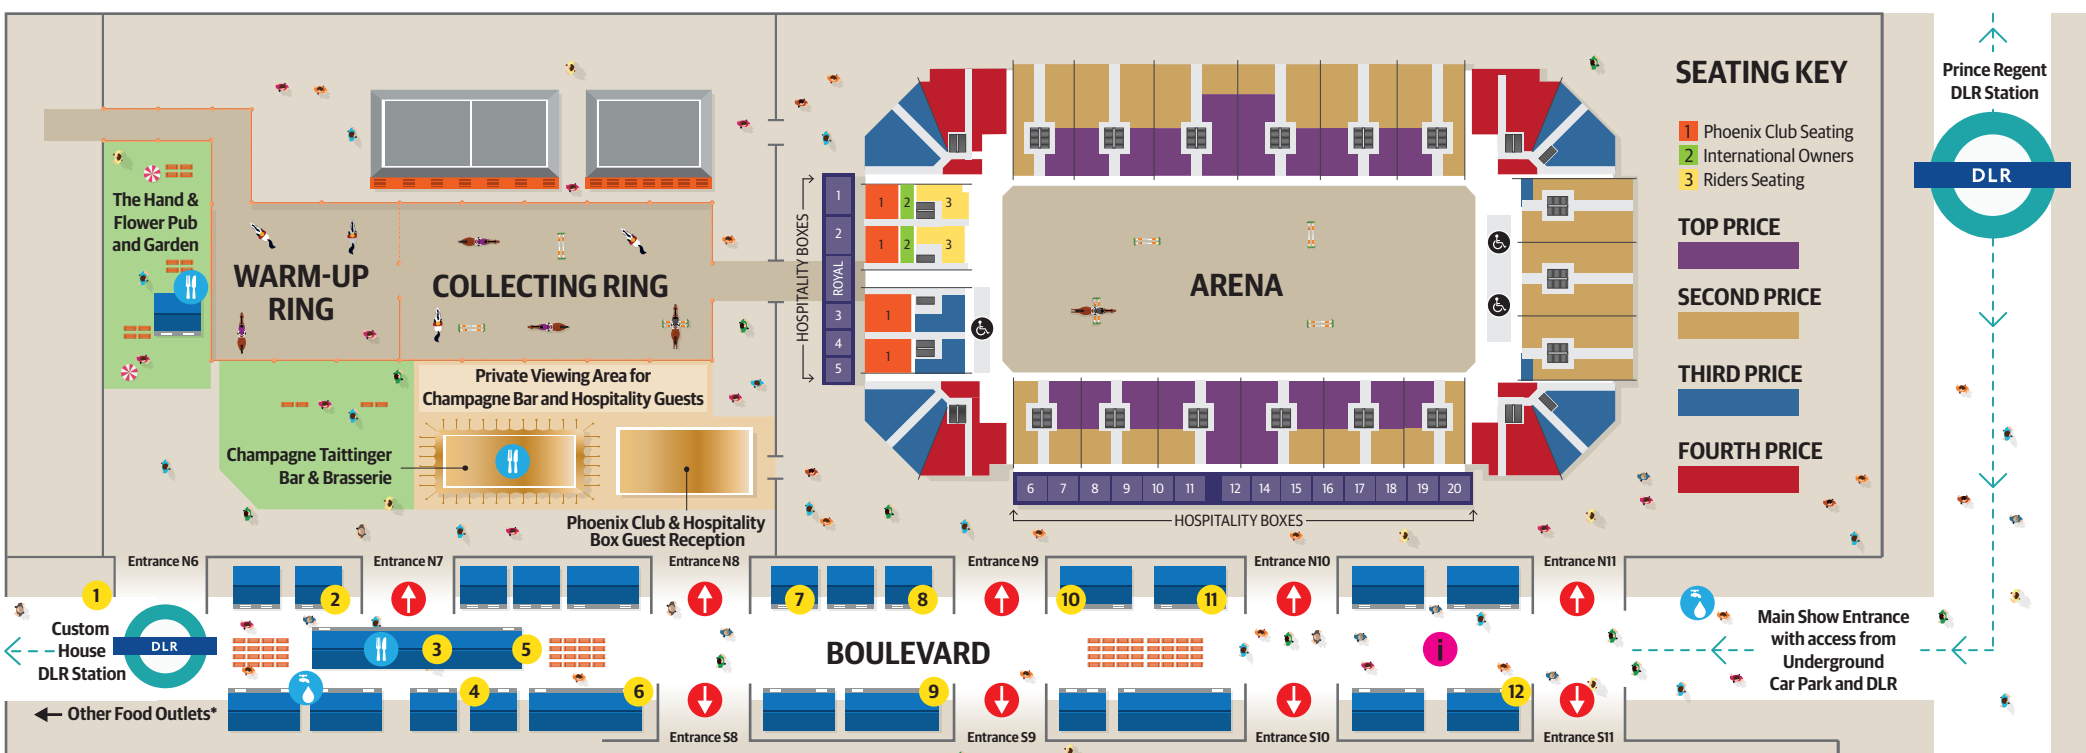

### SEATING KEY

- 1 Phoenix Club Seating
- 2 International Owners
- 3 Riders Seating

### FOURTH PRICE

### SHOPPING VILLAGE & SHOW PLAN KEY

- Lifestyle
- Equestrian Horse & Rider
- Restaurant / Water
- Information Point

### FOOD OUTLETS KEY

- |                 |                 |                 |
|-----------------|-----------------|-----------------|
| 1 Bagel Factory | 5 Costa Coffee  | 9 Wrapid        |
| 2 Oh My Dog!    | 6 Subway        | 10 Urban Garden |
| 3 The Bridge    | 7 Chozen Noodle | 11 Urban Garden |
| 4 Chop'd        | 8 Upper Crust   | 12 E16 Lounge   |