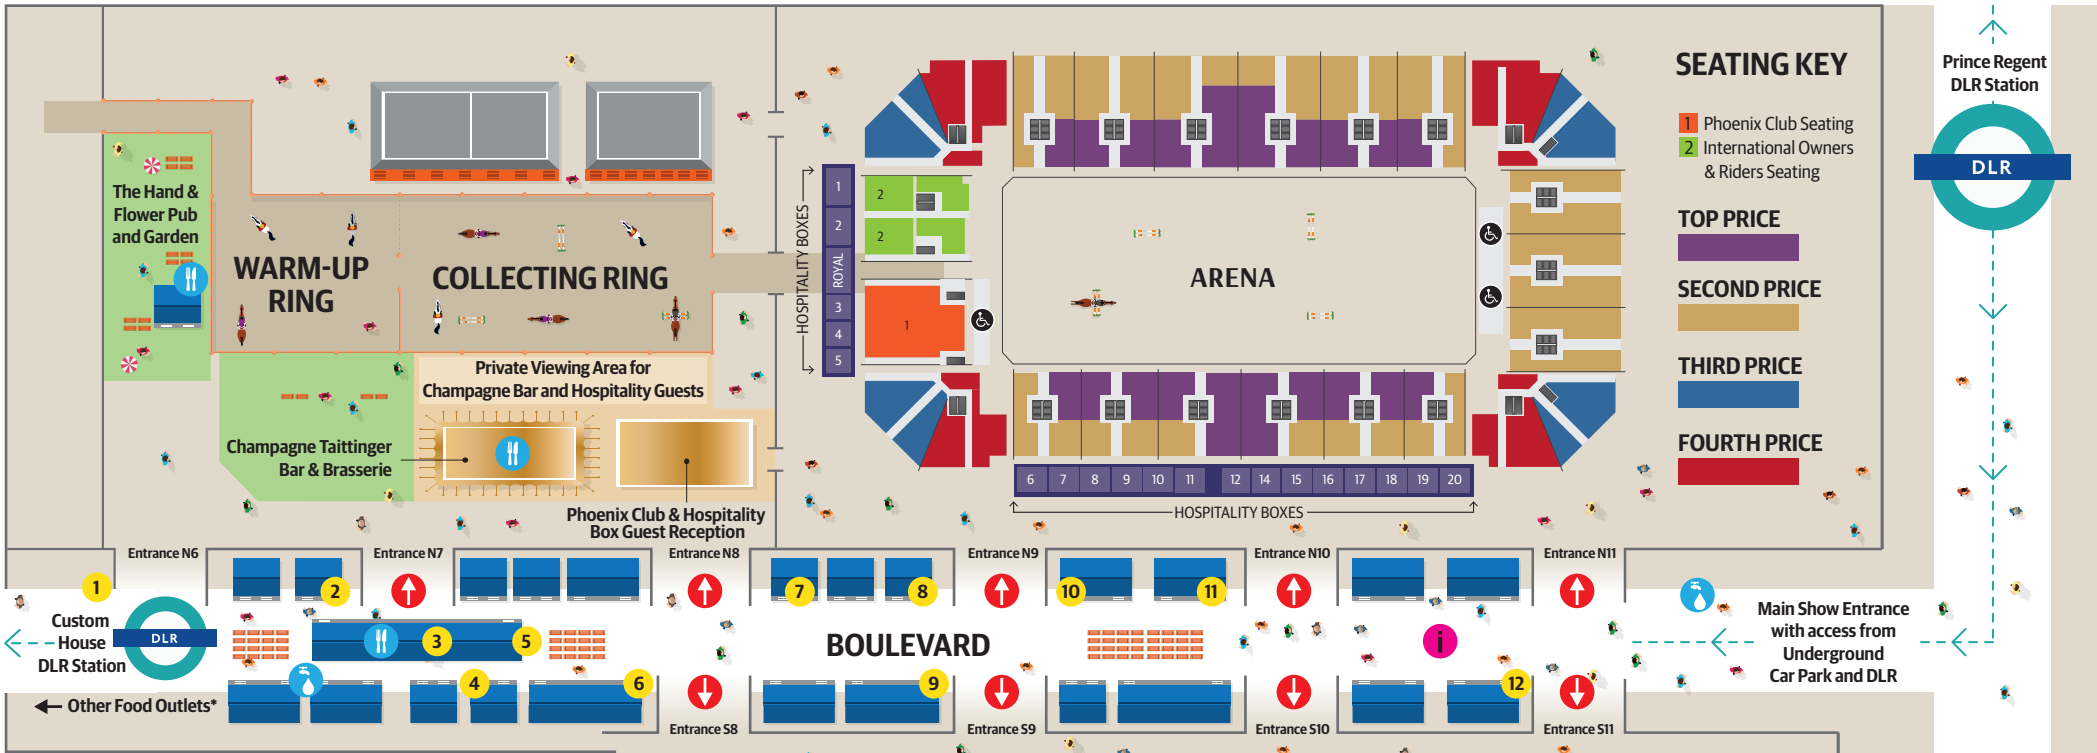

### SEATING KEY

- 1 Phoenix Club Seating
- 2 International Owners & Riders Seating

### FOURTH PRICE

### SHOPPING VILLAGE & SHOW PLAN KEY

- Lifestyle
- Equestrian Horse & Rider
- Restaurant / Water
- Information Point

### FOOD OUTLETS KEY

- |                 |                 |                 |
|-----------------|-----------------|-----------------|
| 1 Bagel Factory | 5 Costa Coffee  | 9 Wrapid        |
| 2 Oh My Dog!    | 6 Subway        | 10 Urban Garden |
| 3 The Bridge    | 7 Chozen Noodle | 11 Urban Garden |
| 4 Chop'd        | 8 Upper Crust   | 12 E16 Lounge   |
- \*Others (not shown)**
- |              |                    |
|--------------|--------------------|
| Orzo's Deli  | Baba Dhaba         |
| Prime Burger | Nazari             |
| The Pyramid  | Sandwich & Co      |
| Costa Coffee | E16 Coffee         |
|              | Rotisserie Chicken |
|              | Viva! Burrito      |
|              | Fundi Pizza        |