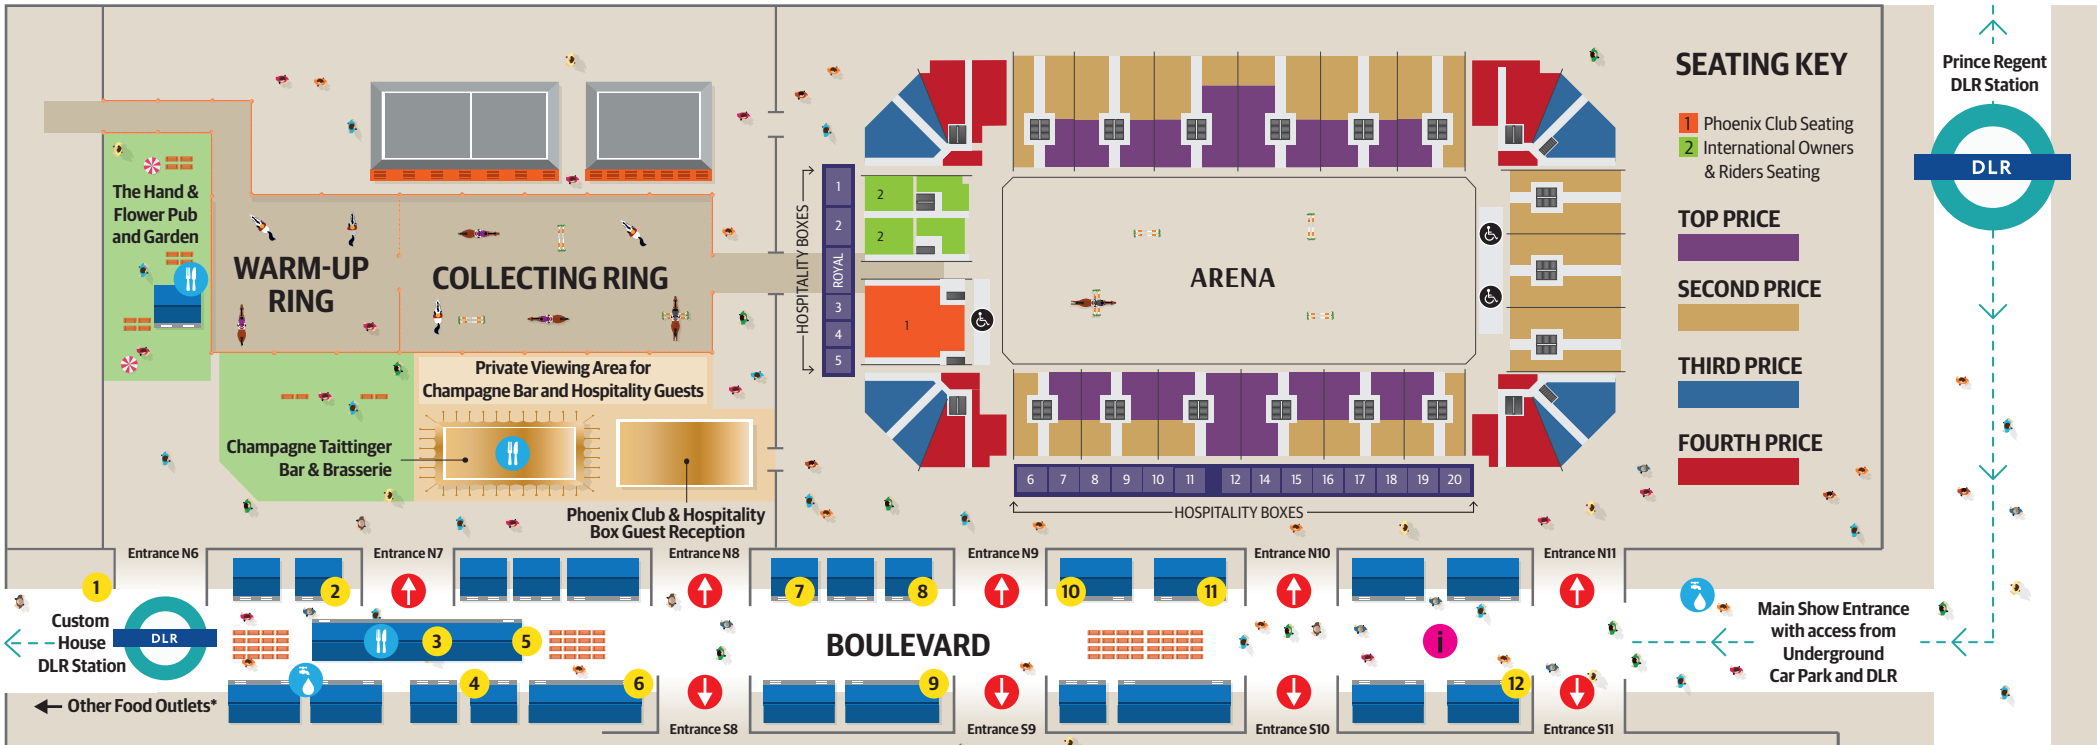

Prince Regent
DLR Station

SEATING KEY

- 1 Phoenix Club Seating
- 2 International Owners & Riders Seating

TOP PRICE

- SECOND PRICE
- THIRD PRICE
- FOURTH PRICE

SHOPPING VILLAGE & SHOW PLAN KEY

- Lifestyle
- Equestrian Horse & Rider
- Restaurant / Water
- Information Point

FOOD OUTLETS KEY

- | | | |
|-----------------|-----------------|-----------------|
| 1 Bagel Factory | 5 Costa Coffee | 9 Wrapid |
| 2 Oh My Dog! | 6 Subway | 10 Urban Garden |
| 3 The Bridge | 7 Chozen Noodle | 11 Urban Garden |
| 4 Chop'd | 8 Upper Crust | 12 E16 Lounge |
- *Others (not shown)**
- | | |
|--------------|--------------------|
| Orzo's Deli | Baba Dhaba |
| Prime Burger | Rotisserie Chicken |
| The Pyramid | Viva! Burrito |
| Costa Coffee | Fundi Pizza |

Main Show Entrance with access from Underground Car Park and DLR