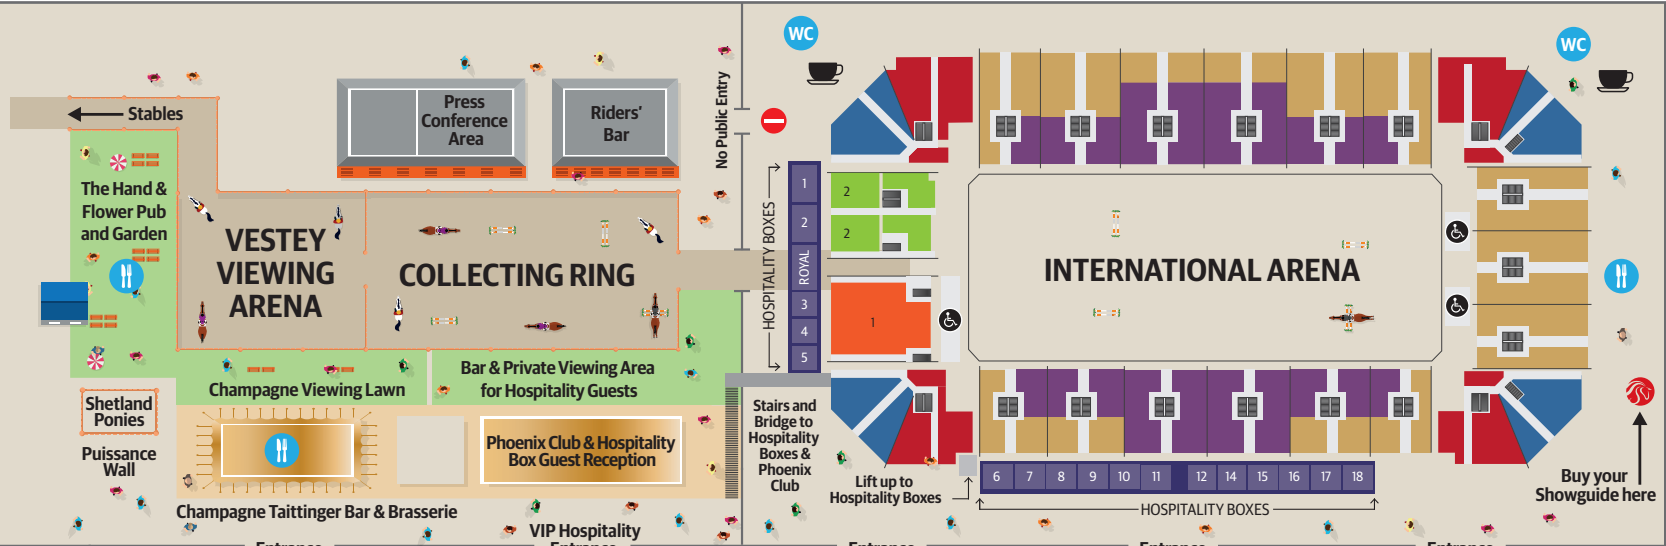

INTERNATIONAL ARENA SEATING KEY

- 1 Phoenix Club Seating
- 2 International Owners & Riders Seating

TOP PRICE

SECOND PRICE

THIRD PRICE

FOURTH PRICE

Custom House Station
Elizabeth Line & DLR
Underground Car Park

Prince Regent
DLR Station