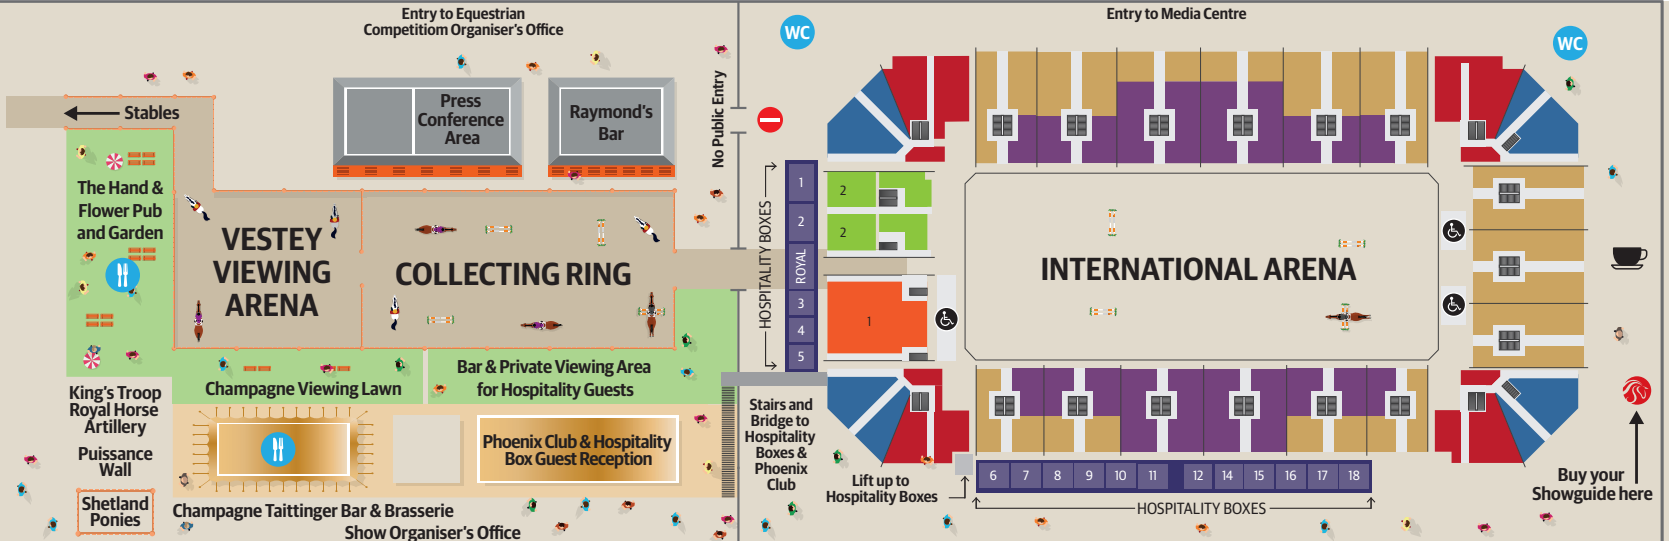

# INTERNATIONAL ARENA SEATING KEY

- 1 Phoenix Club Seating
- 2 International Owners & Riders Seating

## TOP PRICE

## SECOND PRICE

## FOURTH PRICE

Custom House Station  
Elizabeth Line & DLR  
Underground Car Park

Prince Regent  
DLR Station