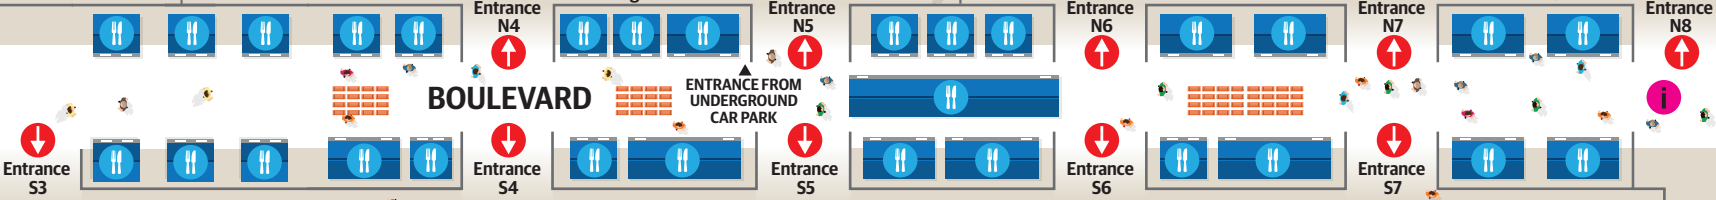

# INTERNATIONAL ARENA SEATING KEY

- 1 Phoenix Club Seating
- 2 International Owners & Riders Seating

## SECOND PRICE

## FOURTH PRICE

Custom House Station  
Elizabeth Line & DLR  
Underground Car Park

Prince Regent  
DLR Station