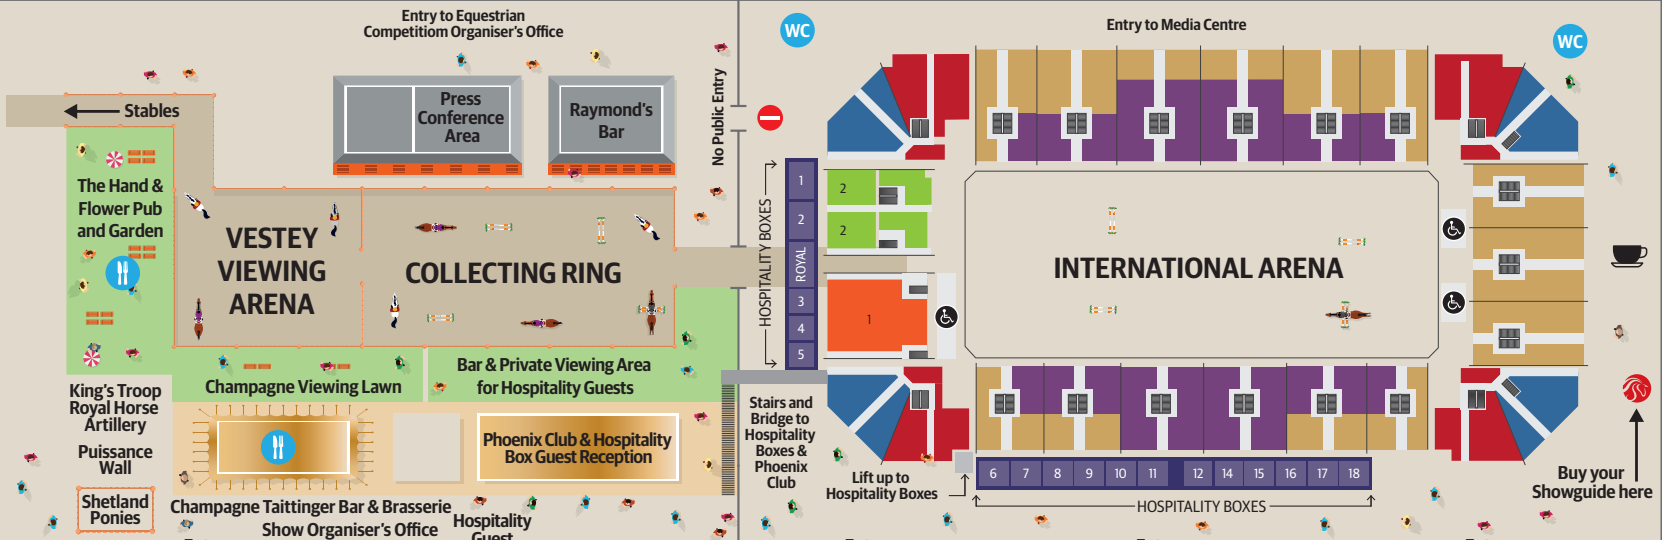

# INTERNATIONAL ARENA SEATING KEY

- 1 Phoenix Club Seating
- 2 International Owners & Riders Seating

### FOURTH PRICE

Custom House Station  
Elizabeth Line & DLR  
Underground Car Park

Box Office, Ticket Collection and Info

## BOULEVARD

ENTRANCE FROM UNDERGROUND CAR PARK

Box Office, Ticket Collection and Info

Price Regent DLR Station

### SHOPPING DROP-OFF

Arena Seating

Live Zone

Christmas Food & Drink Market